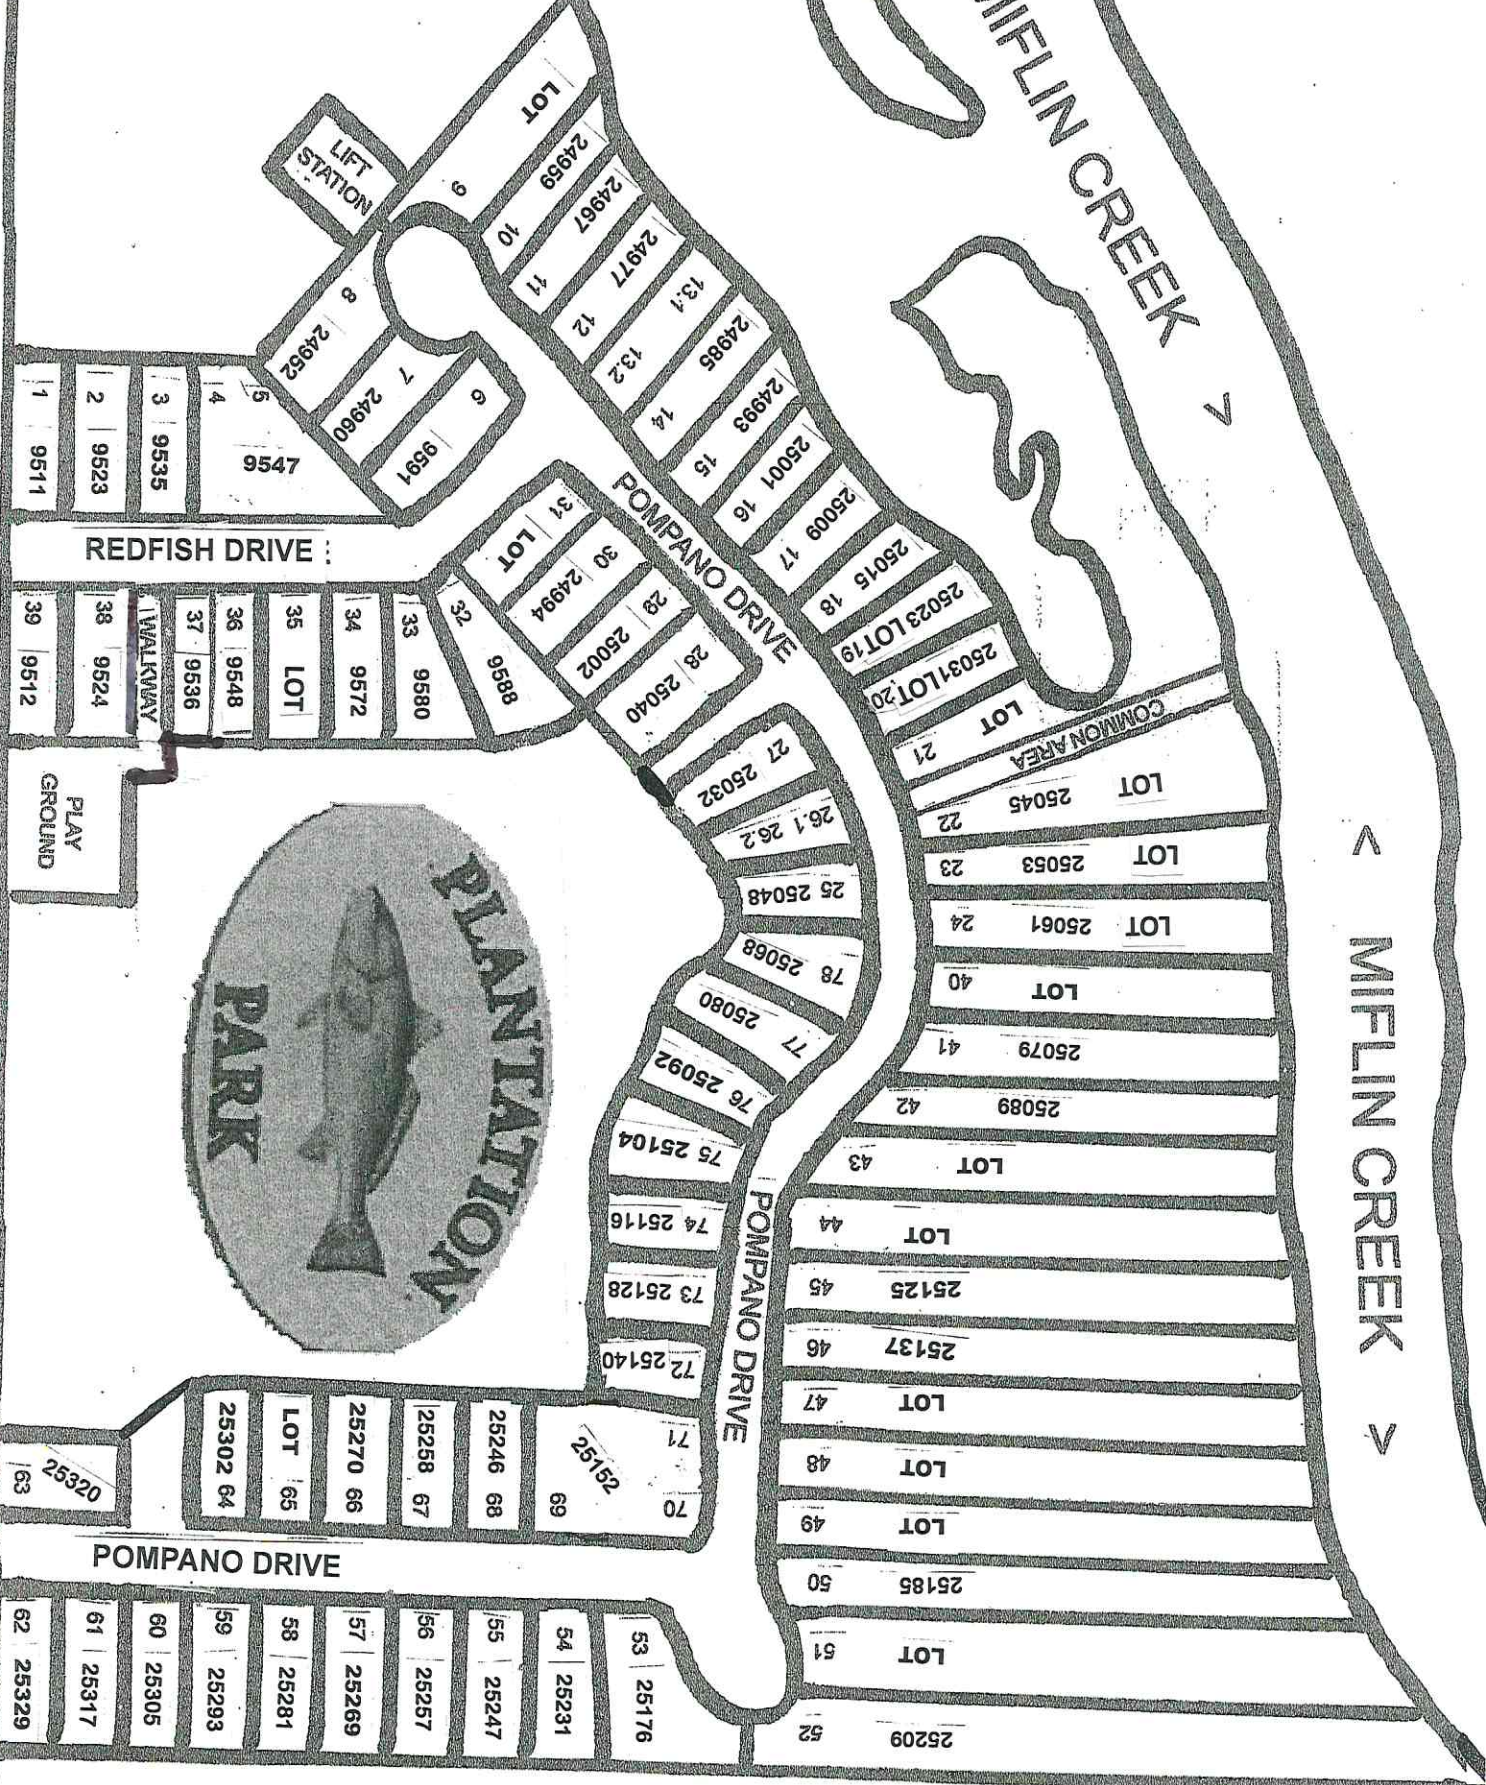

COUNTY ROAD 20

COUNTY ROAD 20

MIFLIN CREEK

MIFLIN CREEK

REDFISH DRIVE

POMPANO DRIVE

POMPANO DRIVE

POMPANO DRIVE

LIFT STATION

PLAY GROUND

COMMON AREA

WALKWAY